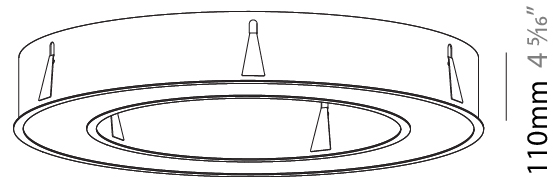

GENERAL

Series: Glorious
Subseries: Glorious
Brand: Prolicht
Division: Architectural
Mounting Type: Recessed
Mounting Location: Ceiling
Subcategory: Ambient

PHYSICAL

Shape: Round
Diameter (mm): 970
Diameter (in): 38 ³ / ₁₆
Height (mm): 110
Height (in): 4 ⁵ / ₁₆
Min. Recessing Depth (mm): 120
Min. Recessing Depth (in): 4 ³ / ₄
Light Distribution: Direct
Weight (kg): 11.164
Weight (lbs): 24.61
Diffuser: PMMA - Opal or Micro-Prism
Fixture Finish: SSR / BKV / CWI / CRY / HAB / LAG / UFT / ITA / RUA / RUR / MIC / FTG / MYG / TWT / LOD / PUS / FRO / FUP / KIA / POP / BLS / SPG / MEY / GOH / GUM / CHC / COM / ABZ / JAG / OBR / MOS / ROR
Fixture Material: Aluminum
Cut-out Measurements: 960mm / 37 13/16" x 640mm / 25 3/16"

Ø 628mm 24 3/4"

Ø 970mm 38 3/16 "

960mm x 640mm
37 13/16" x 25 3/16"

120mm
4 3/4"

10 - 15mm
3/8" - 9/16"

A37505-

PROJECT _____

TYPE _____