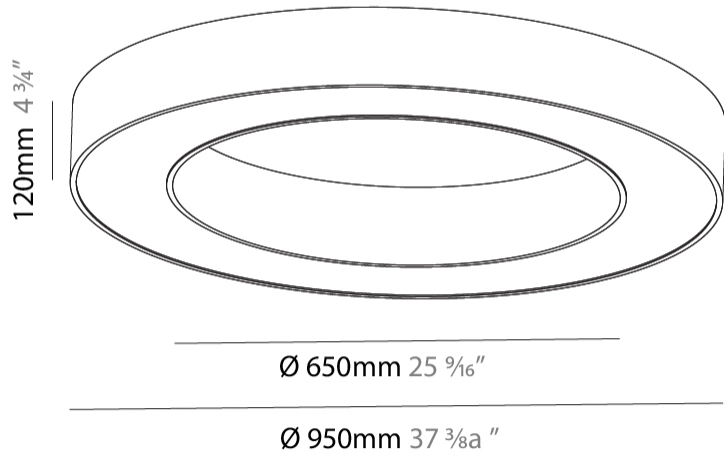

1. To build a product code in our configurator select the specify button on the base model # product page
2. To build a manual product code on this datasheet choose from the options listed below in blue font and add the suffix to the base model #

GENERAL

Series: Glorious
Subseries: Glorious
Brand: Prolicht
Division: Architectural
Mounting Type: Surface
Mounting Location: Ceiling
Subcategory: Ambient

PHYSICAL

Shape: Round
Diameter (mm): 950
Diameter (in): 37 ³/₈
Height (mm): 120
Height (in): 4 ³/₄
Light Distribution: Direct
Weight (kg): 8.94
Weight (lbs): 19.67
Diffuser: PMMA - Opal or Micro-Prism
Fixture Finish: SSR / BKV / CWI / CRY / HAB / LAG / UFT / ITA / RUA / RUR / MIC / FTG / MYG / TWT / LOD / PUS / FRO / FUP / KIA / POP / BLS / SPG / MEY / GOH / GUM / CHC / COM / ABZ / JAG / OBR / MOS / ROR
Fixture Material: Aluminum

ELECTRICAL

Lamp Type: LED (Zhaga Standard)
Input Wattage (W): 45
Total Output Wattage (W): 36 / 28.8 (3500K)
Dimming: Non-Dimming / Phase Dimming (120Vac only) / 0-10V Dimming
Driver Included: Yes
Driver Location: Integrated
Driver Type: Constant Current - 120 / 277Vac
Driver Class: Class 2
Input Voltage (V): 120 - 277
Constant Current (MA): 350 / 900 (3500K)

LED

Color Temperature (°K): 3000 / 3500 / 4000
Max. Delivered Lumen (lm): 4150 / 4302 / 4390
CRI: >80 CRI
Efficiency (%): 65
Lamp Life (hrs): 50000

OPTICAL

RATINGS AND CERTIFICATIONS

Certified By: Certified for North American Standards
IP rating: IP20